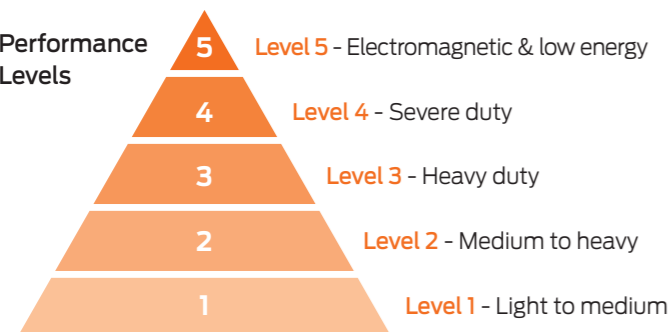

- Adjustable power size 2 - 4
- Backcheck facility
- EN Classification **482-4113**

certifire CF388

Briton 1130B

Spring Power Adjustable Overhead Closer

- Adjustable power size 2-6
- Backcheck facility
- EN Classification **482-6113**

certifire CF388

Briton 2300

Cam Action Slide Channel Overhead Closer

- Adjustable power size 2 - 4
- Adjustable closing speed, latch action & backcheck
- Accufit fixing template & mounting bracket
- EN Classification **482-4113**

certifire CF111

Briton 2003

Fixed Power Overhead Closer

- Fixed power size 3
- Track arm option available
- EN Classification **483-113**

certifire CF111

Briton 2003V

Spring Power Adjustable Overhead Closer

- Adjustable power size 1 - 4
- Track arm option available
- Accufit fixing template & mounting bracket
- EN Classification **481-4113**

certifire CF111

Briton 2130B

Adjustable Power Overhead Closer

- All purpose closer
- Adjustable power size 2-6
- Backcheck facility
- Accufit fixing template and mounting bracket
- EN Classification **482-113**

certifire CF5291

Briton 996

Hold-Open & Free-Swing

- For doors linked to a fire alarm system. Ideal for environments covered by The Equality Act legislation as doors can safely be held open or allowed to swing free.
- Fixed power size 3, 4 & 5
- Hold-open or Swing-free
- Other versions available: Briton 1130B.TE and Briton 2720B.TE

certifire CF109

Performance Levels

CE all products are CE certified

! It's important to select the right exit device for your application

Confused by Classifications?

Get your FREE pocket sized guide to EN classification and CE markings today!